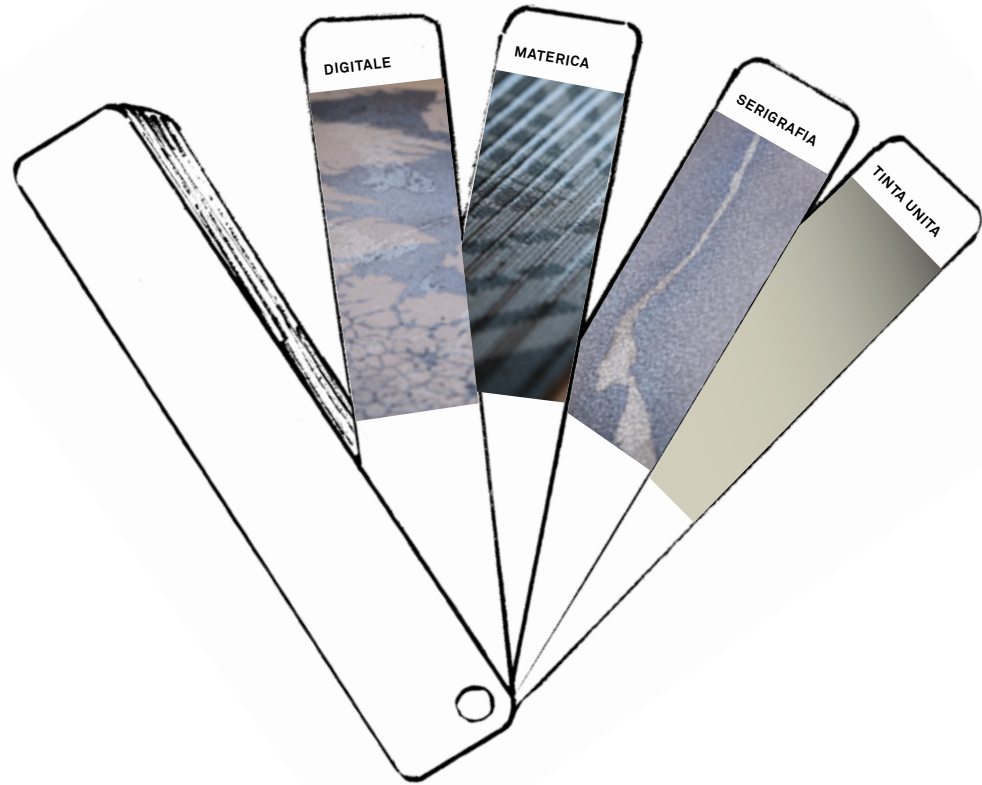

PRESTAZIONI TECNICHE
TECHNICAL PERFORMANCE

Plus Atelier resiste all'usura, alle sollecitazioni meccaniche, alle abrasioni, all'aggressione dei prodotti chimici e degli sbalzi termici. È materiale di arredo affidabile per ogni applicazione di design: piani di lavoro, pareti divisorie, pareti ventilate; è adatto ad ambienti residenziali, retail, grandi opere e contract.